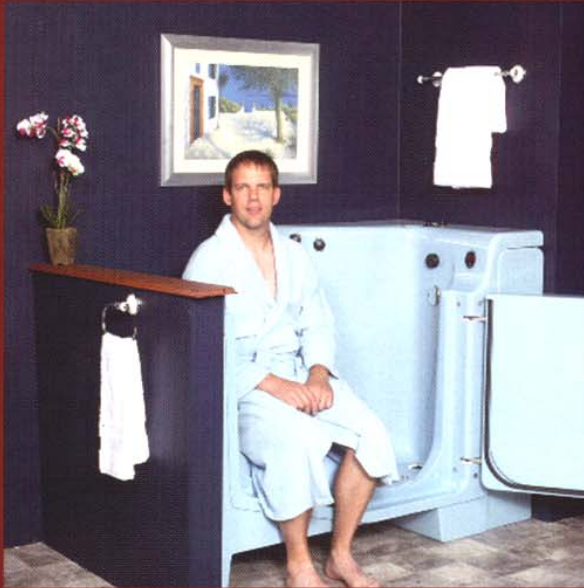

# CASCADE™ with Aqua-Aire™

Create a home-like atmosphere for your more independent resident.

The Penner Cascade Alcove allows self-bathing while adding the luxurious look of a Spa

# Alcove Series

Spacious opening with ample leg room allows resident smooth entry and room to relax.

The Cascade Alcove is designed for any room configuration.