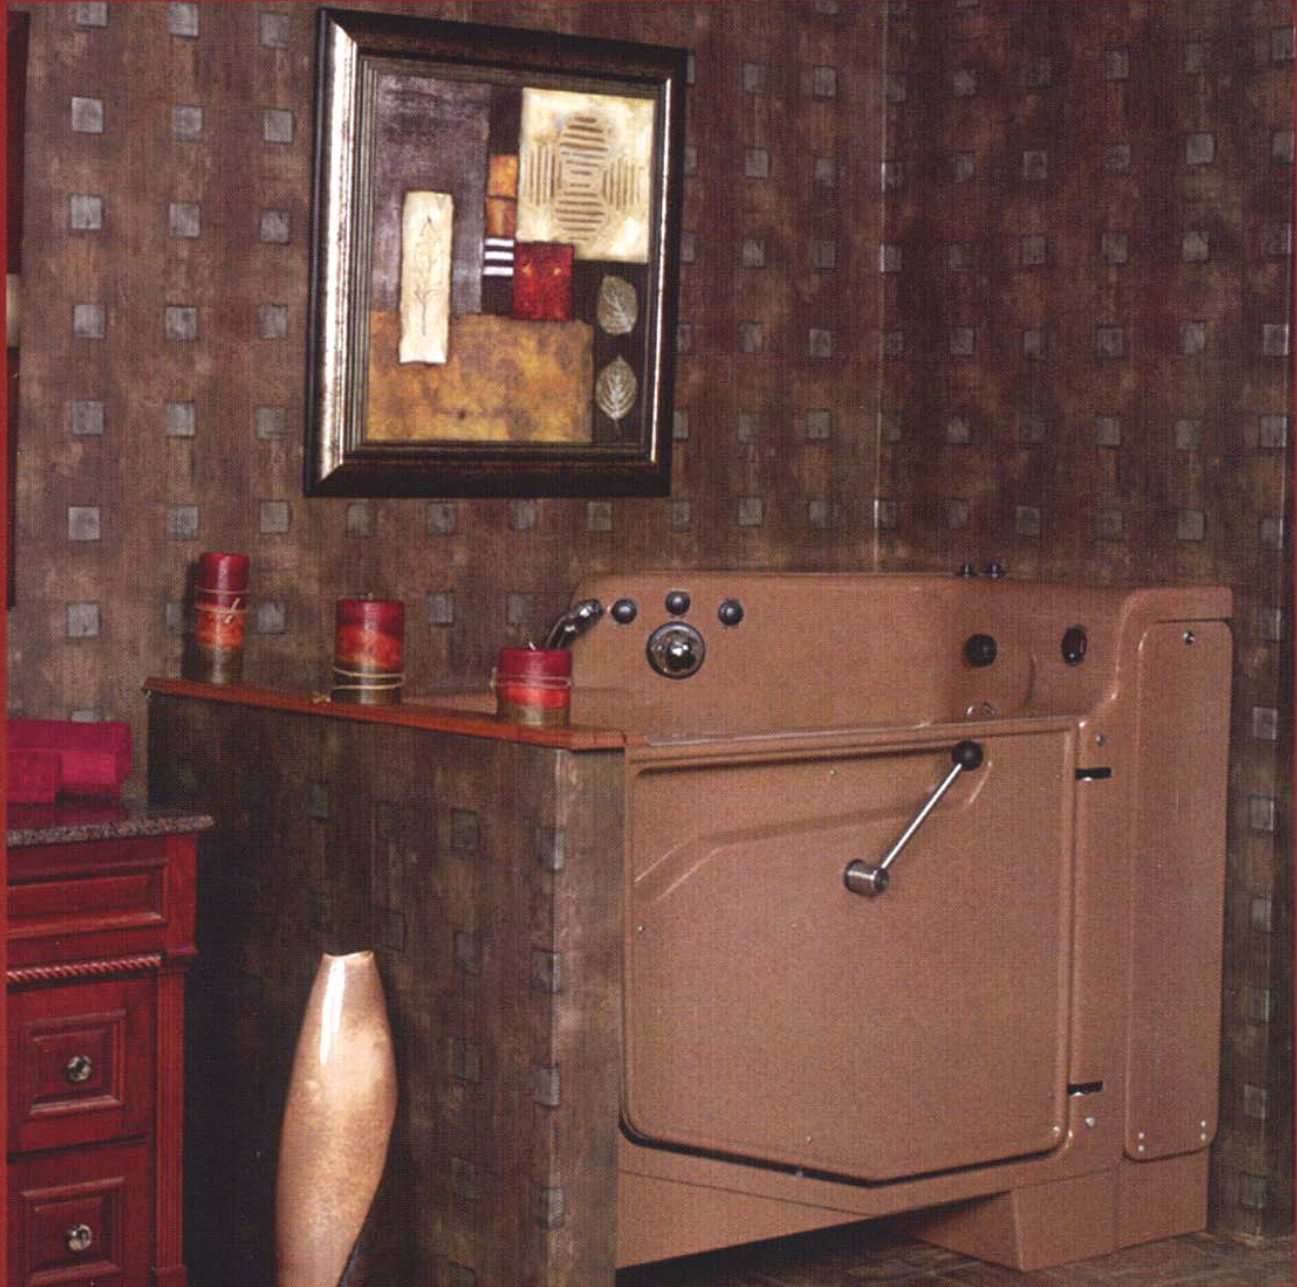

CASCADE™ Alcove with Aqua-aire™

PENNER
MANUFACTURING
INC.