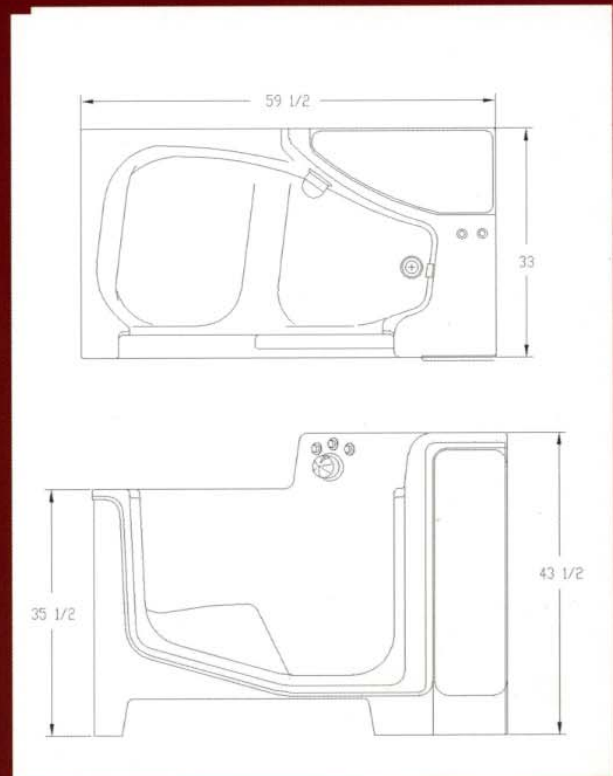

CASCADE™ Alcove

Technical Information

Choose a standard or custom color

PENNER
MANUFACTURING
INC.

Box 523
102 Grant Street
Aurora, Nebraska 68818
pennersales@hamilton.net
www.pennercareinc.com

7 Designs...15 Models...5 Year Warranty...1 Company

Why go anywhere else?
For your local distributor call:
1-800-732-0717