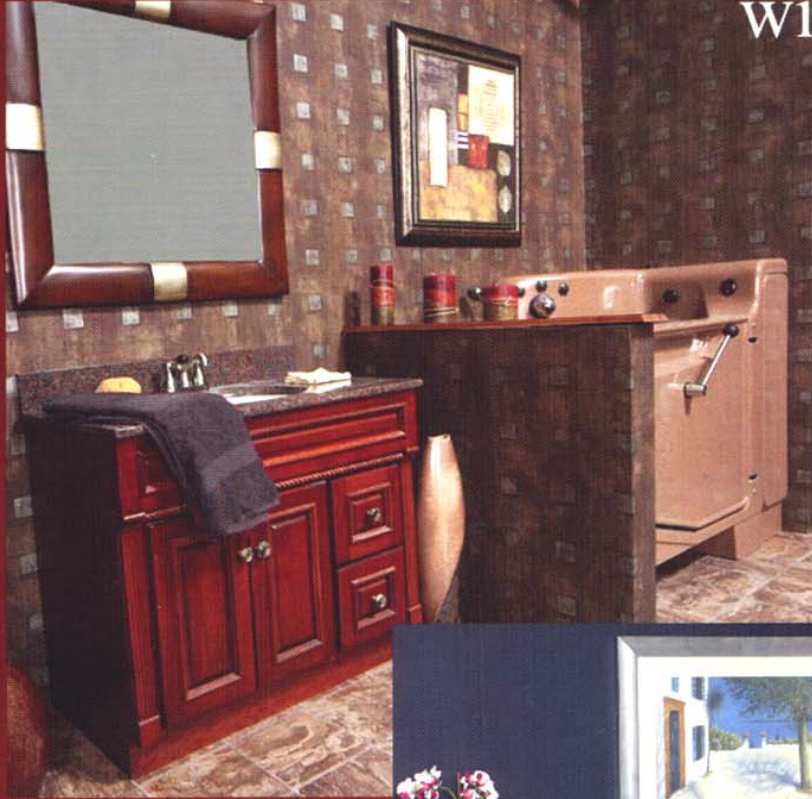

# CASCADE™ with Aqua-Aire™

Create a home-like atmosphere for your more independent resident.

The Penner Cascade Alcove allows self-bathing while adding the luxurious look of a Spa