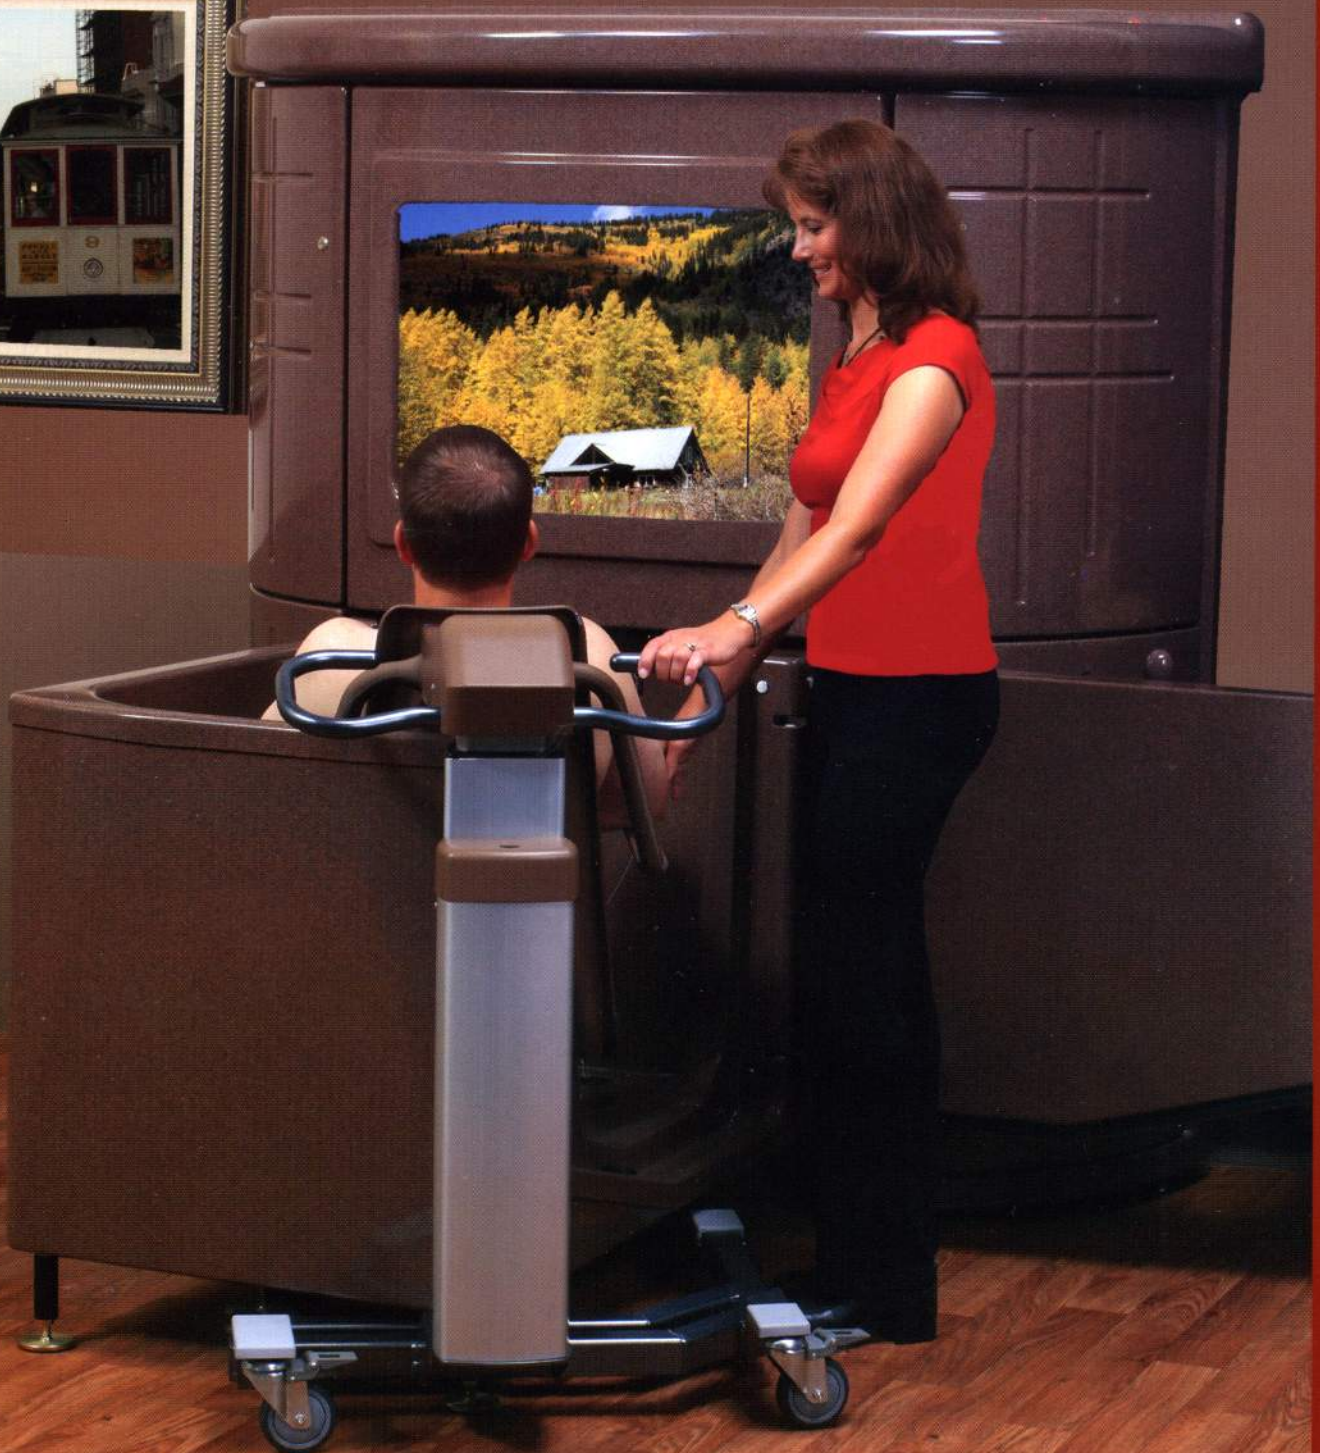

Cascade™ Premier Elite

PENNER
MANUFACTURING
INC.

Affordable Culture Change

Cascade Premier

with Right or Left Door

The Cascade Premier Spa is shown in cherry wood grain. It is also available in walnut or oak wood grain. Cascade Premier Spas are available with right, left, or end-opening doors. Enjoy the ultimate bathing experience while watching TV, a DVD or listening to soothing music in a home-like atmosphere.

Cascade Premier

with built-in transfer seat

Cascade Premier Side-Opening Spa with height adjustable space-saving post transfer seat and optional scale

Cascade Premier

End-Opening Door

Cascade Premier End-Opening Spa has no inside rails or detachable seat to adjust or level

Cascade™ Premier Elite

The Cascade Premier Elite Spa with a mobile transfer. The comfortable high back seat is height adjustable allowing an effortless transfer into the spa.

Cascade™ Premier Unique Benefits

The all in one transfer and scale is height adjustable.
Eliminating the need to lift the feet and risk back strain.
The water components are stainless steel or steel encapsulated
All transfers have swing-away detachable arms.
400lb transfer.....UL and CUL classified