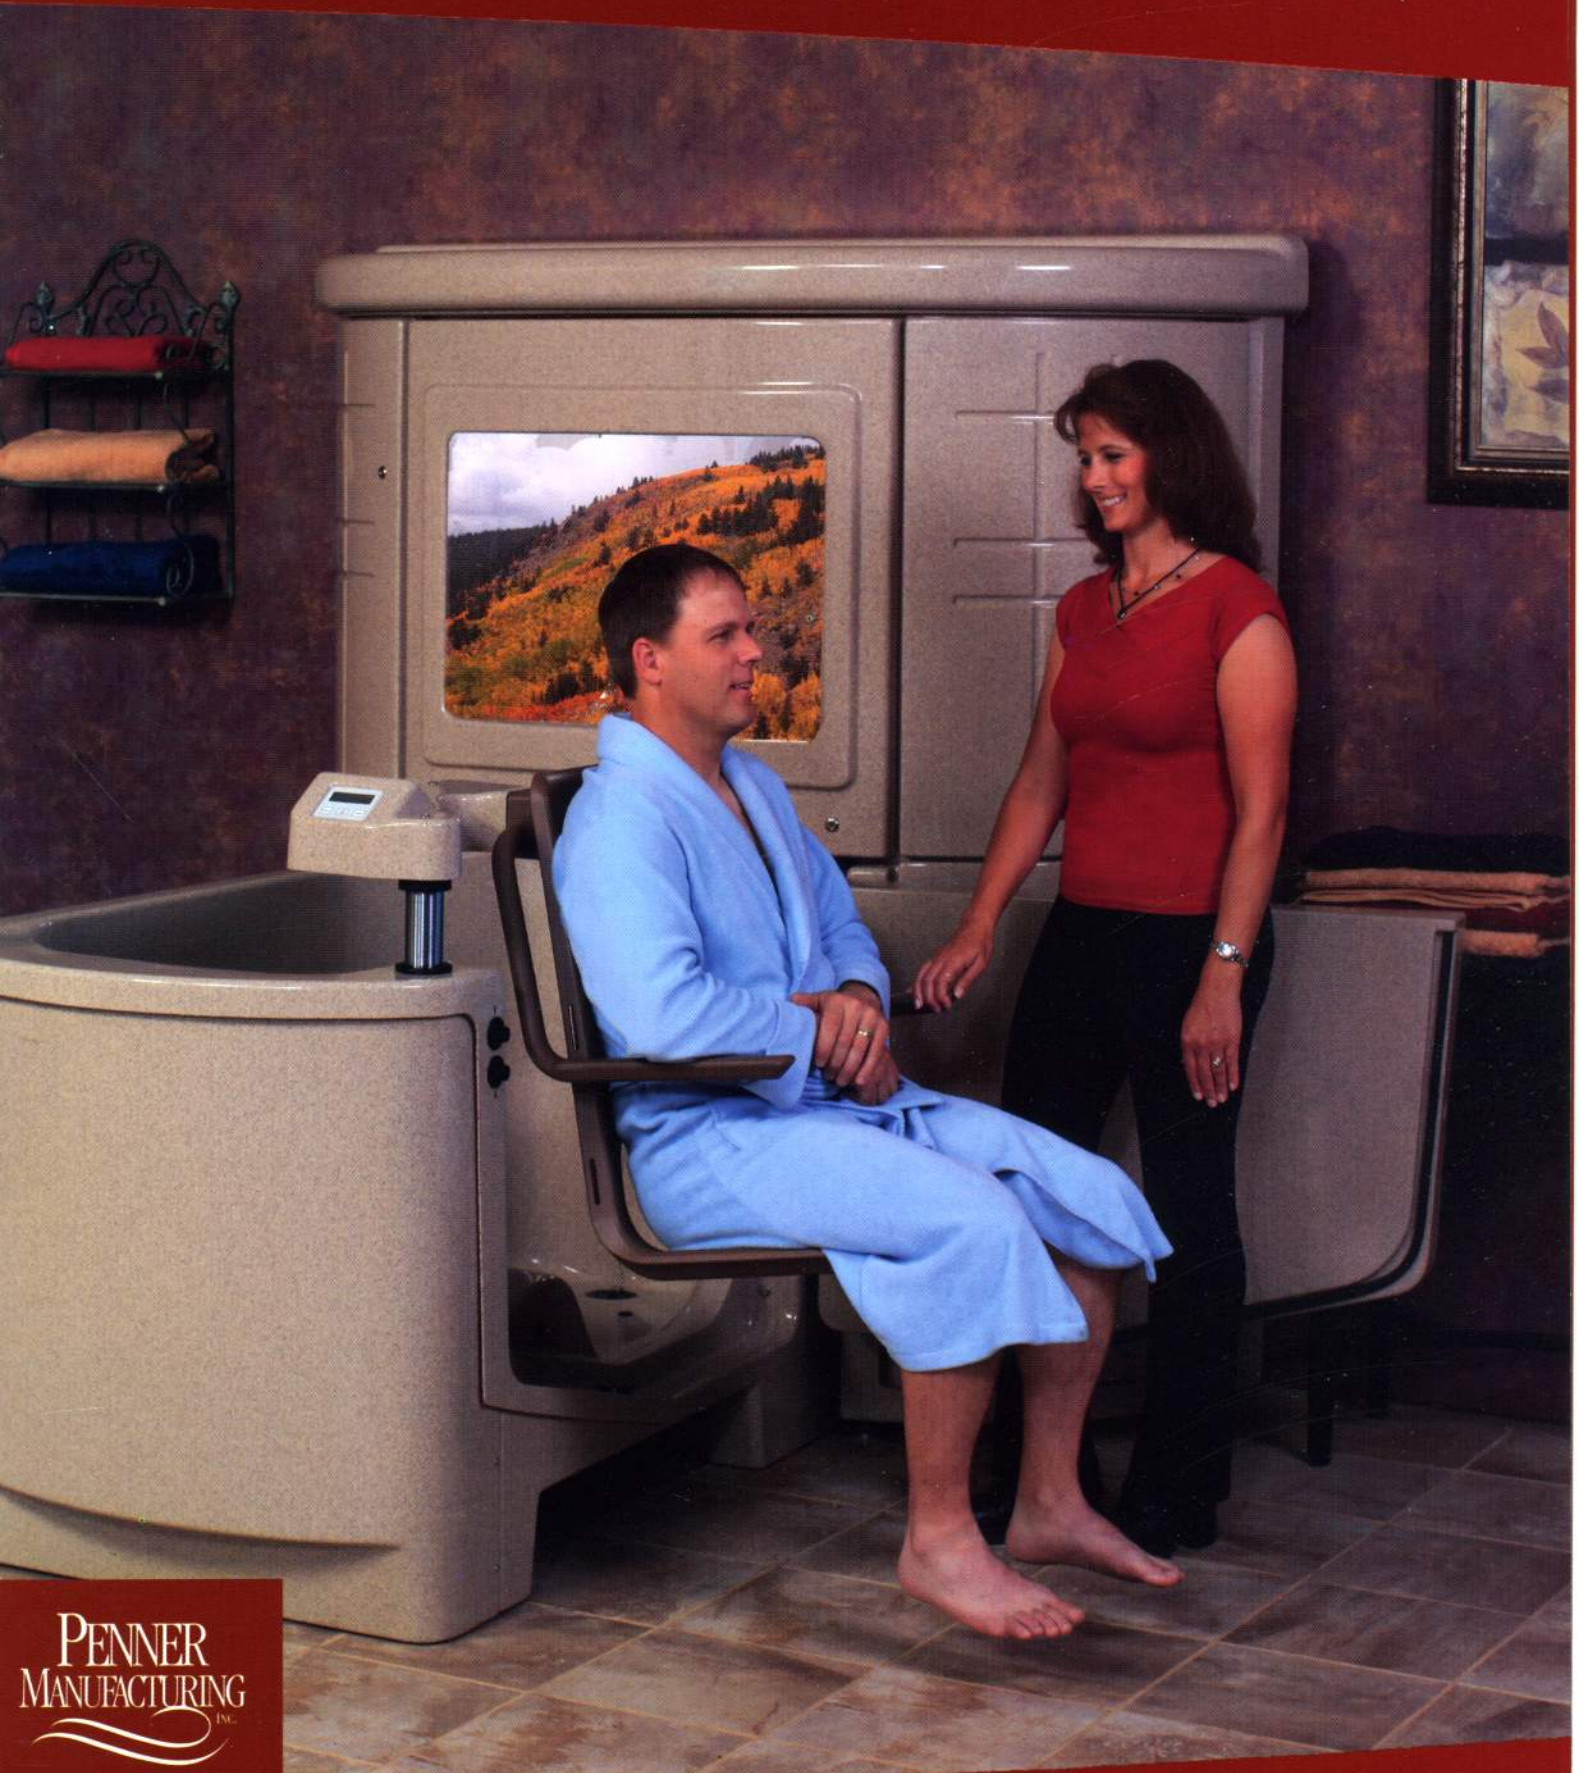

Cascade™ Premier Elite

PENNER
MANUFACTURING
INC.

Affordable Culture Change

Cascade Premier

with Right or Left Door

The Cascade Premier Spa is shown in cherry wood grain. It is also available in walnut or oak wood grain. Cascade Premier Spas are available with right, left, or end-opening doors. Enjoy the ultimate bathing experience while watching TV, a DVD or listening to soothing music in a home-like atmosphere.

Cascade Premier

with built-in transfer seat

Cascade Premier Side-Opening Spa with height adjustable space-saving post transfer seat and optional scale

Cascade Premier

End-Opening Door

Cascade Premier End-Opening Spa has no inside rails or detachable seat to adjust or level

Cascade™ Premier Elite

The Cascade Premier Elite Spa with a mobile transfer. The comfortable high back seat is height adjustable allowing an effortless transfer into the spa.

Cascade™ Premier Unique Benefits

For the benefit of the resident and the convenience of the care-giver all Cascade Premier and Premier Elite bathing systems have: Shampoo & bath oil dispensers, hand held shower wand, digital thermometer for incoming and bath water, built-in hot water shut-off, automatic disinfection system, Aqua-Aire™ for a more relaxing bath