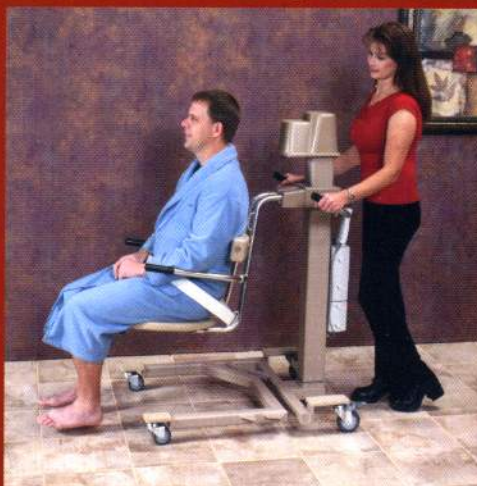

Cascade Premier

with built-in transfer seat

Cascade Premier Side-Opening Spa with height adjustable space-saving post transfer seat and optional scale

Cascade Premier

End-Opening Door

Cascade Premier End-Opening Spa has no inside rails or detachable seat to adjust or level

Cascade™ Premier Elite

The Cascade Premier Elite Spa with a mobile transfer. The comfortable high back seat is height adjustable allowing an effortless transfer into the spa.

Cascade™ Premier Unique Benefits

For the benefit of the resident and the convenience of the care-giver all Cascade Premier and Premier Elite bathing systems have: Shampoo & bath oil dispensers, hand held shower wand, digital thermometer for incoming and bath water, built-in hot water shut-off, automatic disinfection system, Aqua-Aire™ for a more relaxing bath

The all in one transfer and scale is height adjustable.
Eliminating the need to lift the feet and risk back strain.
The water components are stainless steel or steel encapsulated
All transfers have swing-away detachable arms.
400lb transfer.....UL and CUL classified