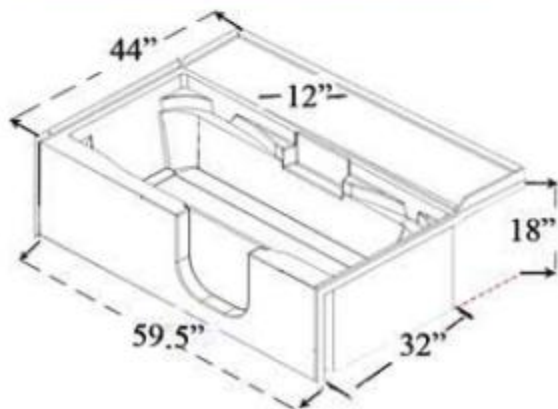

Safety Bath So-Lo

**Safety Seat
Dimensions**

*Safety Bath So-Lo with
Heated Shower Deck*

Safety Bath Inc. is pleased to present the
Safety Bath So-Lo
&
So-Lo with Heated Shower Deck

Innovative, universal design,
safe, attractive and useable by all.

- Increased property resale value due to universal design
- Provides a safe bathing/shower option

The So-Lo

Measures 32"W x 18"H x 59.5"L

- Can be installed in a regular bathtub sized area.
- **Safety Seat** is included as a separate attachment and comes with retaining wall bracket.

So-Lo with Heated Shower Deck

Measures 44"W x 18"H x 59.5"L

- Suggested for use in new construction or areas that will accommodate a larger bathtub width
- Heated shower deck offers a warmed seating area for those who wish to sit while bathing or showering