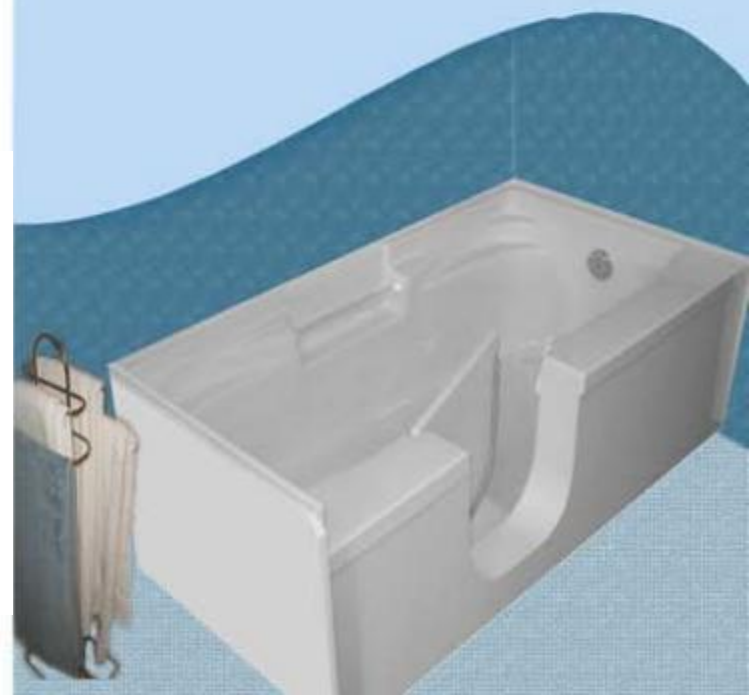

Safety Bath So-Lo

**Safety Seat
Dimensions**

*Safety Bath So-Lo with
Heated Shower Deck*

Safety Bath Inc. is pleased to present the
Safety Bath So-Lo
&
So-Lo with Heated Shower Deck

Innovative, universal design,
safe, attractive and useable by all.

www.orcahealthcare.com
1-888-761-9451

SAFETY
Bath

So-Lo