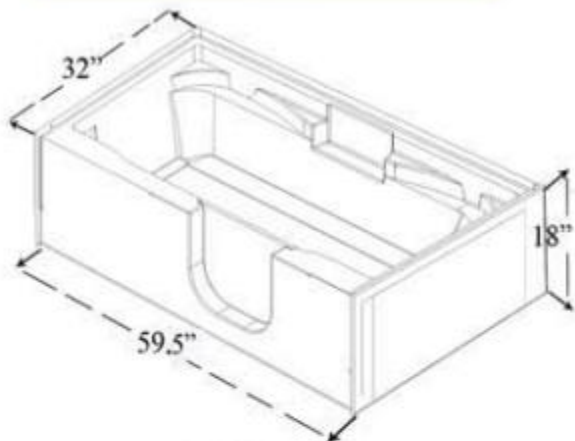

Safety Bath So-Lo

**Safety Seat
Dimensions**

*Safety Bath So-Lo with
Heated Shower Deck*

Safety Bath Inc. is pleased to present the
Safety Bath So-Lo
&
So-Lo with Heated Shower Deck

Innovative, universal design,
safe, attractive and useable by all.

- Increased property resale value due to universal design
- Provides a safe bathing/shower option

The So-Lo

Measures 32"W x 18"H x 59.5"L

- Can be installed in a regular bathtub sized area.
- **Safety Seat** is included as a separate attachment and comes with retaining wall bracket.

So-Lo with Heated Shower Deck

Measures 44"W x 18"H x 59.5"L

- Suggested for use in new construction or areas that will accommodate a larger bathtub width
- Heated shower deck offers a warmed seating area for those who wish to sit while bathing or showering